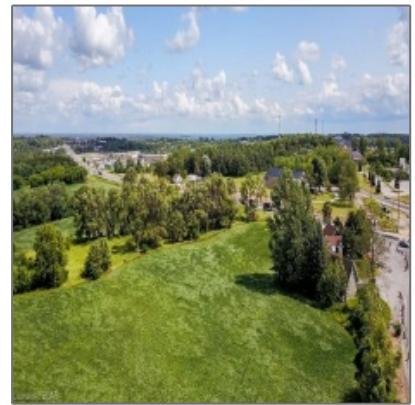

8135 PROVINCIAL HWY 12 Severn

- 8135 PROVINCIAL HWY 12 Highway, Severn,
Ontario L3V 0H1

Basic Details

Property Type:	Land
Listing Type:	For Sale
Listing ID:	30821700
Price:	C\$2988000
Year Built:	0

Address Map